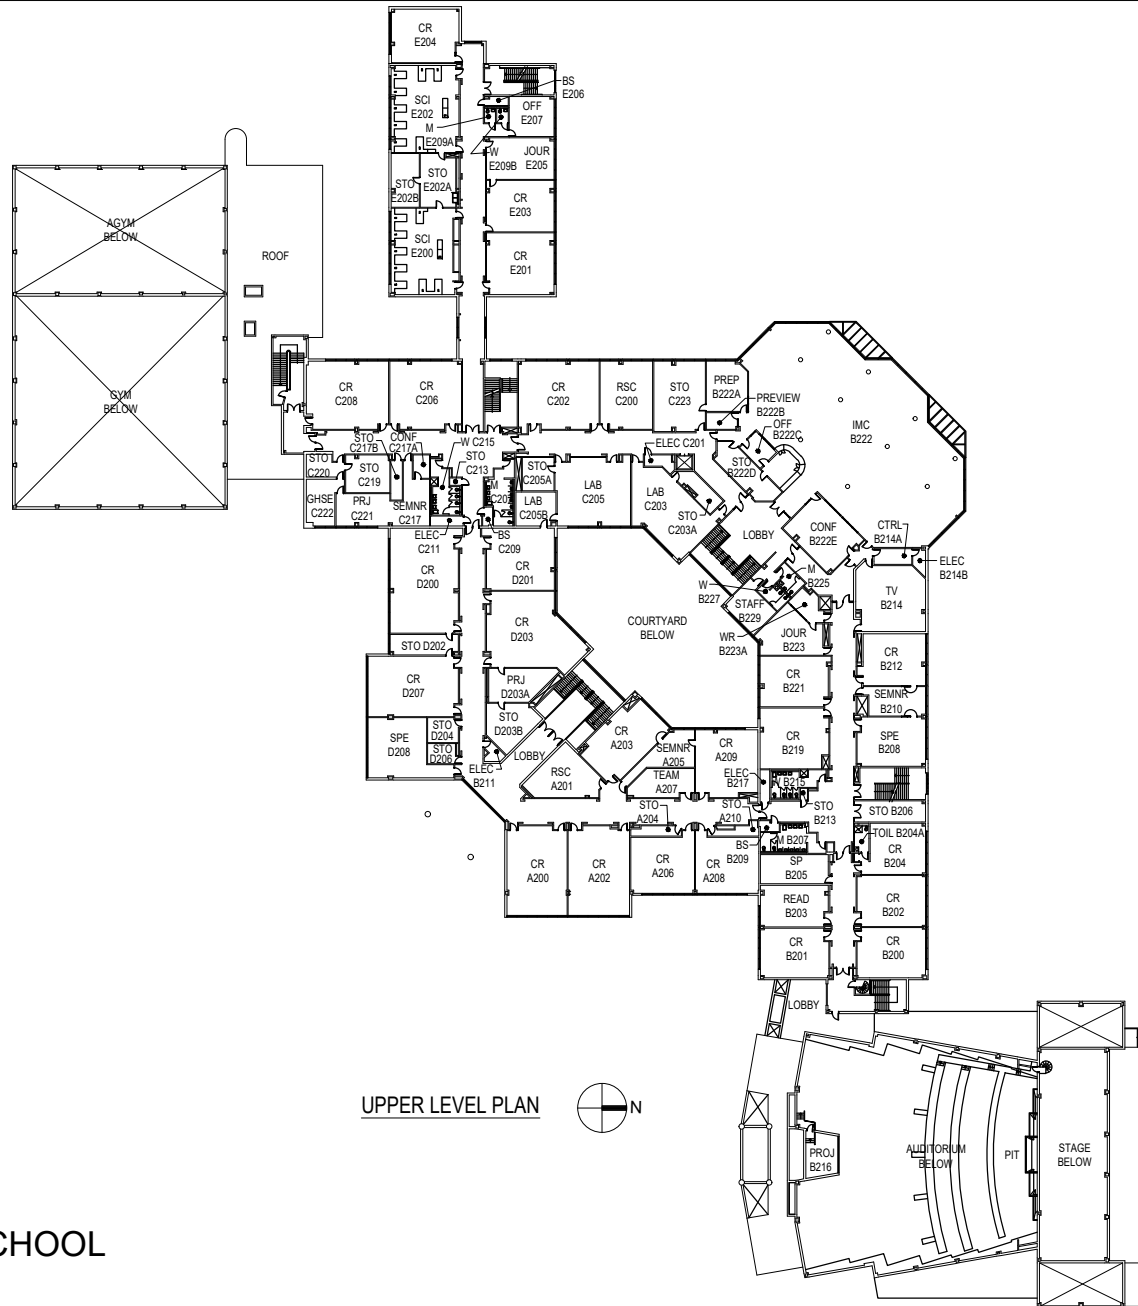

LOWER LEVEL PLAN 

WATKINS MILL HIGH SCHOOL

UPDATED: 9/23/20

UPPER LEVEL PLAN

WATKINS MILL HIGH SCHOOL

0' 10' 20' 40'
SCALE= 1:750

UPDATED: 9/23/20